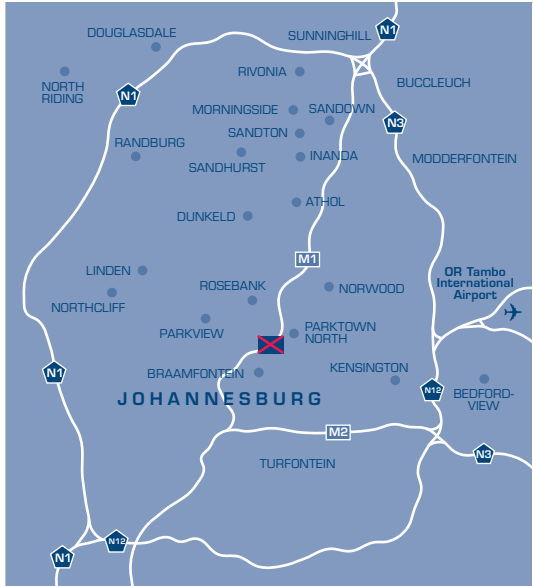

HOW TO GET TO THE CONFERENCE CENTRE

A FROM M1 (SOUTH/EAST/WEST) OXFORD ROAD OFFRAMP

Travel on the M1 in a northerly direction and take the M9 Oxford Rd Offramp. Keep right on Oxford Rd and then turn right into Anerley Rd. Travel over the bridge spanning the M1 until you see the AstroTech Conference Centre on the left.

B FROM M1 (SOUTH/EAST/WEST) 1ST AVENUE/ HOUGHTON DR/JOE SLOVO DR (Alternative to Oxford Road Offramp)

Travel on the M1 in a northerly direction and take the M1 Houghton Dr/Joe Slovo Dr Offramp. Travel over the bridge spanning the M1. At the robot turn right into West St and right again into Houghton Dr. Continue straight into Newtown Ave by crossing over the Houghton Dr intersection. Follow Newtown Ave to a T-Junction. Turn left into Anerley Rd and the AstroTech Conference Centre is immediately on your left.

C FROM M1 (NORTH) 1ST AVENUE/HOUGHTON DR/JOE SLOVO DR OFFRAMP

Travel on the M1 in a southerly direction and take the M31 Houghton Dr/Joe Slovo Offramp. At the first robot turn right into Newtown Ave. Follow Newtown Ave to a T-Junction. Turn left into Anerley Rd and the AstroTech Conference Centre is immediately on your left.

D FROM OXFORD ROAD (NORTH)

Travel in a southerly direction on Oxford Rd, cross over Riviera Rd and take the first left into Anerley Rd. Travel over the bridge spanning the M1 until you see the AstroTech Conference Centre on the left.