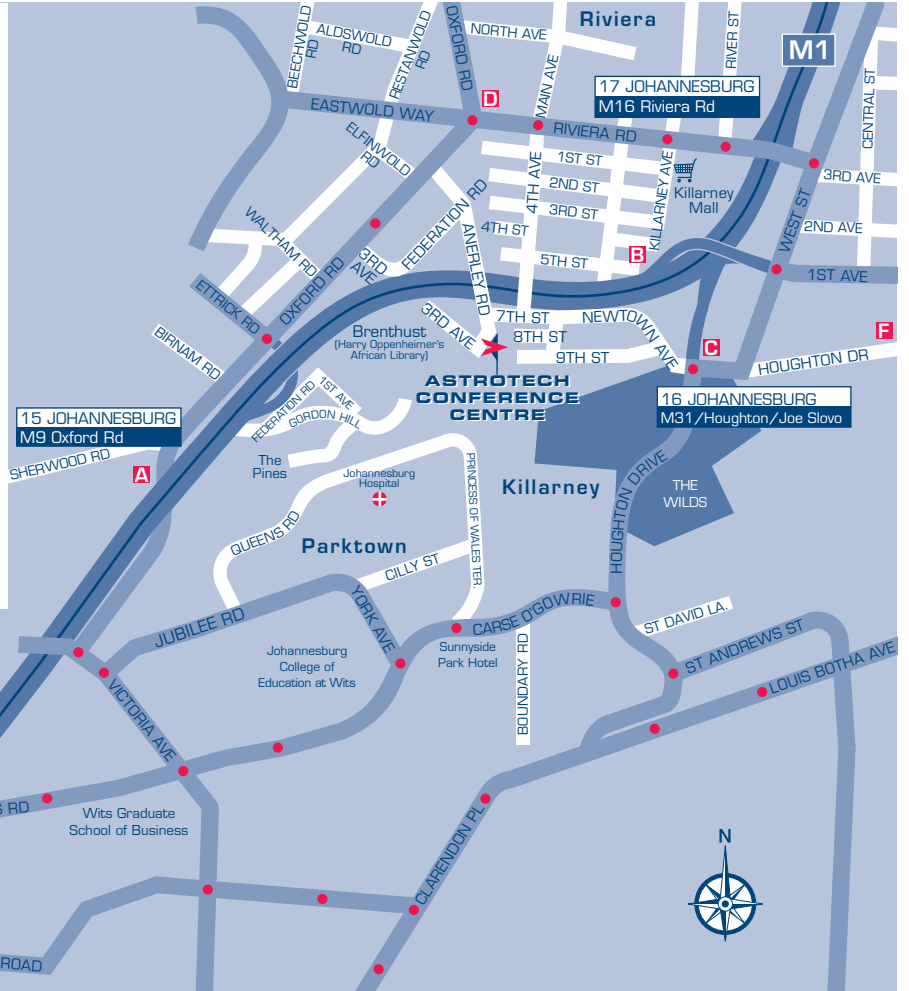

A FROM M1 (SOUTH/EAST/WEST) OXFORD ROAD OFFRAMP

Travel on the M1 in a northerly direction and take the M9 Oxford Rd Offramp. Keep right on Oxford Rd and then turn right into Anerley Rd. Travel over the bridge spanning the M1 until you see the AstroTech Conference Centre on the left.

B FROM M1 (SOUTH/EAST/WEST) 1ST AVENUE/ HOUGHTON DR/JOE SLOVO DR (Alternative to Oxford Road Offramp)

Travel on the M1 in a northerly direction and take the M1 Houghton Dr/Joe Slovo Dr Offramp. Travel over the bridge spanning the M1. At the robot turn right into West St and right again into Houghton Dr. Continue straight into Newtown Ave by crossing over the Houghton Dr intersection. Follow Newtown Ave to a T-Junction. Turn left into Anerley Rd and the AstroTech Conference Centre is immediately on your left.

C FROM M1 (NORTH) 1ST AVENUE/HOUGHTON DR/JOE SLOVO DR OFFRAMP

Travel on the M1 in a southerly direction and take the M31 Houghton Dr/Joe Slovo Offramp. At the first robot turn right into Newtown Ave. Follow Newtown Ave to a T-Junction. Turn left into Anerley Rd and the AstroTech Conference Centre is immediately on your left.

D FROM OXFORD ROAD (NORTH)

Travel in a southerly direction on Oxford Rd, cross over Riviera Rd and take the first left into Anerley Rd. Travel over the bridge spanning the M1 until you see the AstroTech Conference Centre on the left.

CNR ANERLEY RD & 3RD AVE, PARKTOWN

S26 10.221' E028 02.896'

E FROM EMPIRE ROAD/AUCKLAND PARK

Travel on Empire Rd in an easterly direction. Drive under the M1 bridge and at the second robot turn left into Jan Smuts Ave. On top of the bridge and at the first robots, turn right into St Andrews Rd and continue past Wits Graduate School of Business. Continue with St Andrews crossing over Victoria, York and Princess of Wales Rds. Keep in the left lane and turn left into Houghton Dr. At the next robot turn left into Newtown Ave. Follow Newtown Ave to a T-Junction. Turn left into Anerley Rd and the AstroTech Conference Centre is immediately on your left.

F FROM THE O.R. TAMBO INTERNATIONAL AIRPORT (EAST)

Exit the Airport and take the R24 to Johannesburg. Take the N1/N3 Pretoria North turnoff at the Gillooly's Interchange. Take the Linksfield Rd Offramp and turn right into Linksfield Rd at the robots. Cross over St Johns Rd and continue with Linksfield Rd which becomes Club St and then 8th St. Continue with 8th St and then turn left into Louis Botha Ave. Pass the Victory Theatre and shortly after a BP Petrol Station on your right, turn right into Houghton Dr. Take the immediate turn to the left into Houghton Dr again and continue straight into Newtown Ave by crossing over the Houghton Dr intersection. Follow Newtown Ave to a T-Junction. Turn left into Anerley Rd and the AstroTech Conference Centre is immediately on your left.